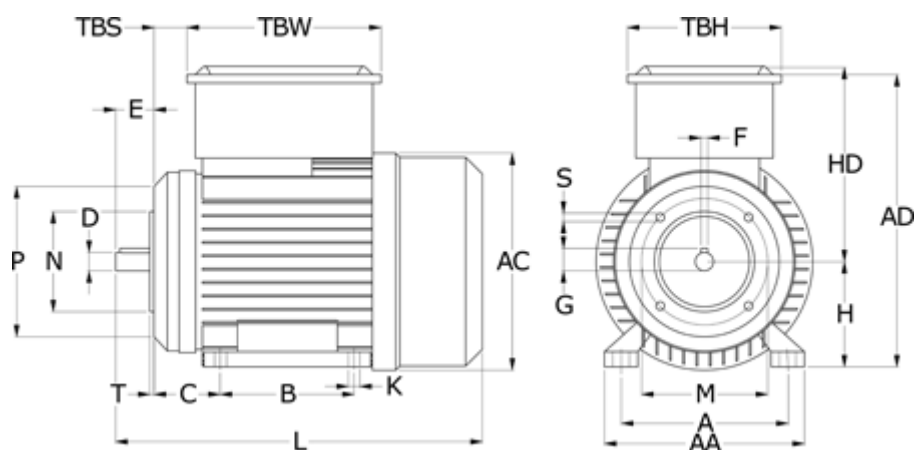

Data Sheet

Article number: 25055466109

Description: Kleedrive MY801-4 0,55kw 1400 rpm
1x230V 50HZ IP55 B34

Measures

A = 125	F = 6	P = 120
AA = 160	G = 15.5	S = M6
AC = 163	H = 80	T = 3
AD = 226	HD = 146	TBH = 110.5
B = 100	K = 10x13	TBS = 31.75
C = 50	L = 290	TBW = 140.5
D = 19	M = 100	
E = 40	N = 80	